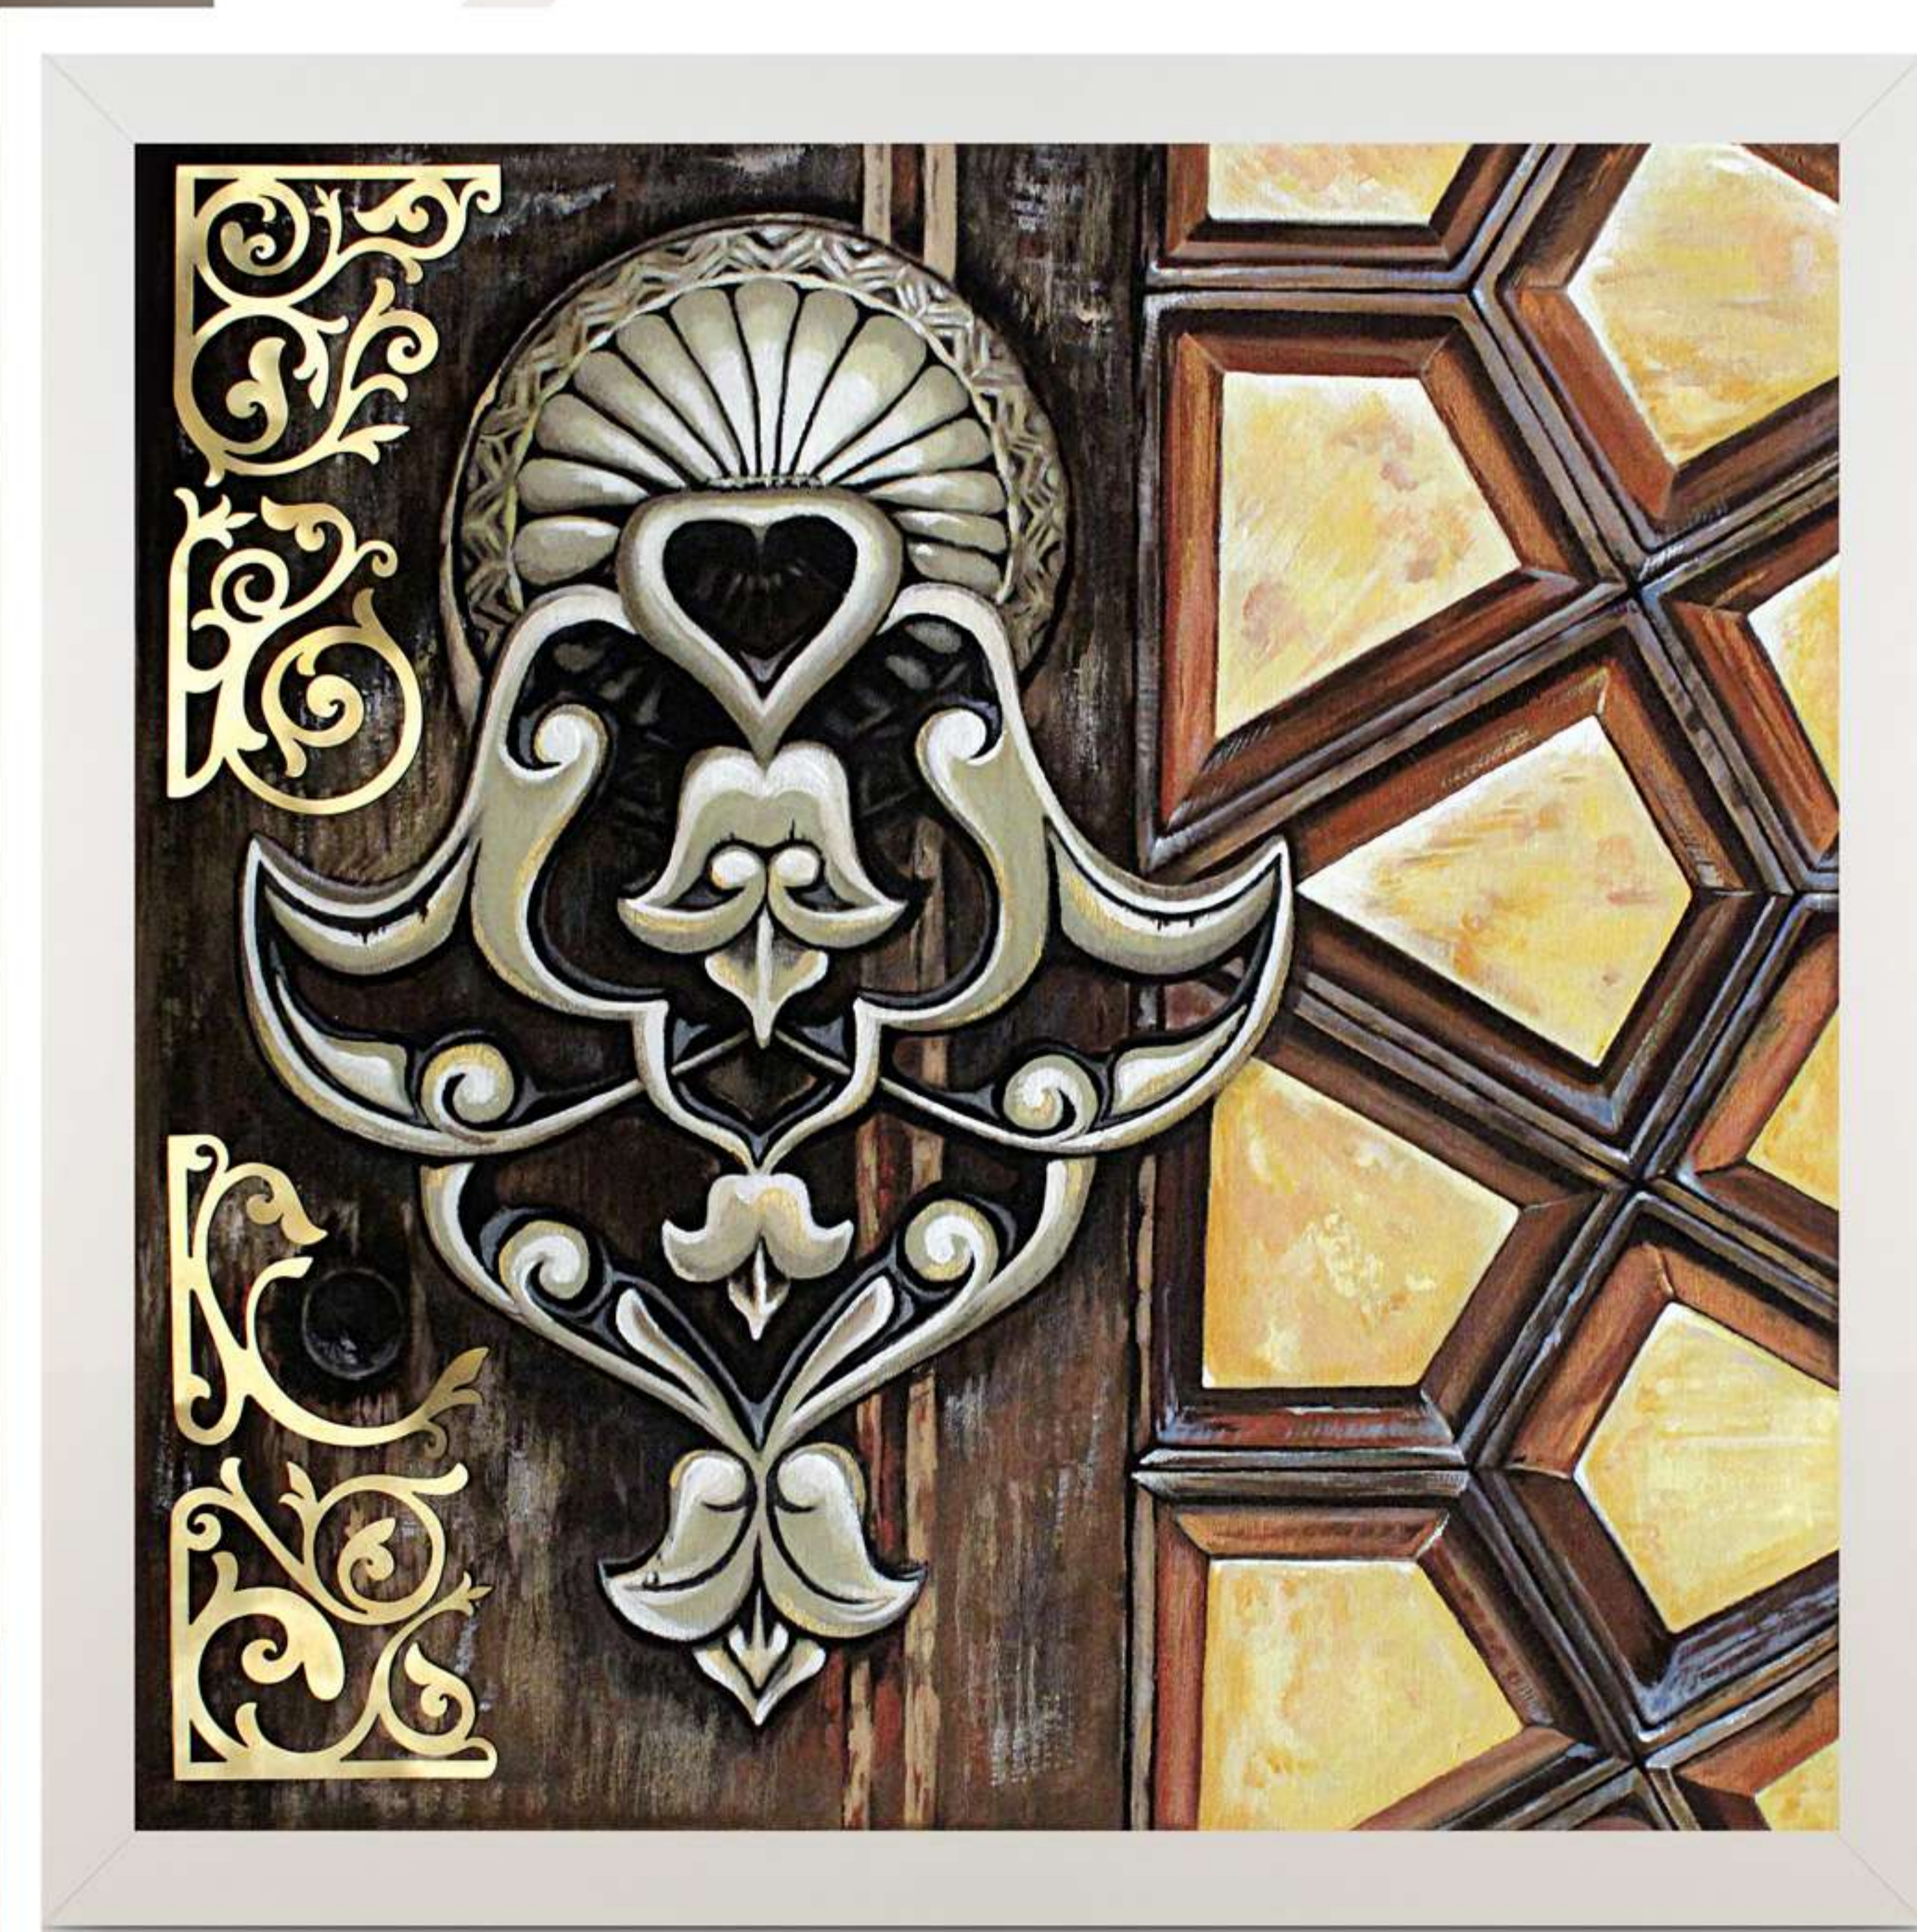

Garnella
ART GALLERY