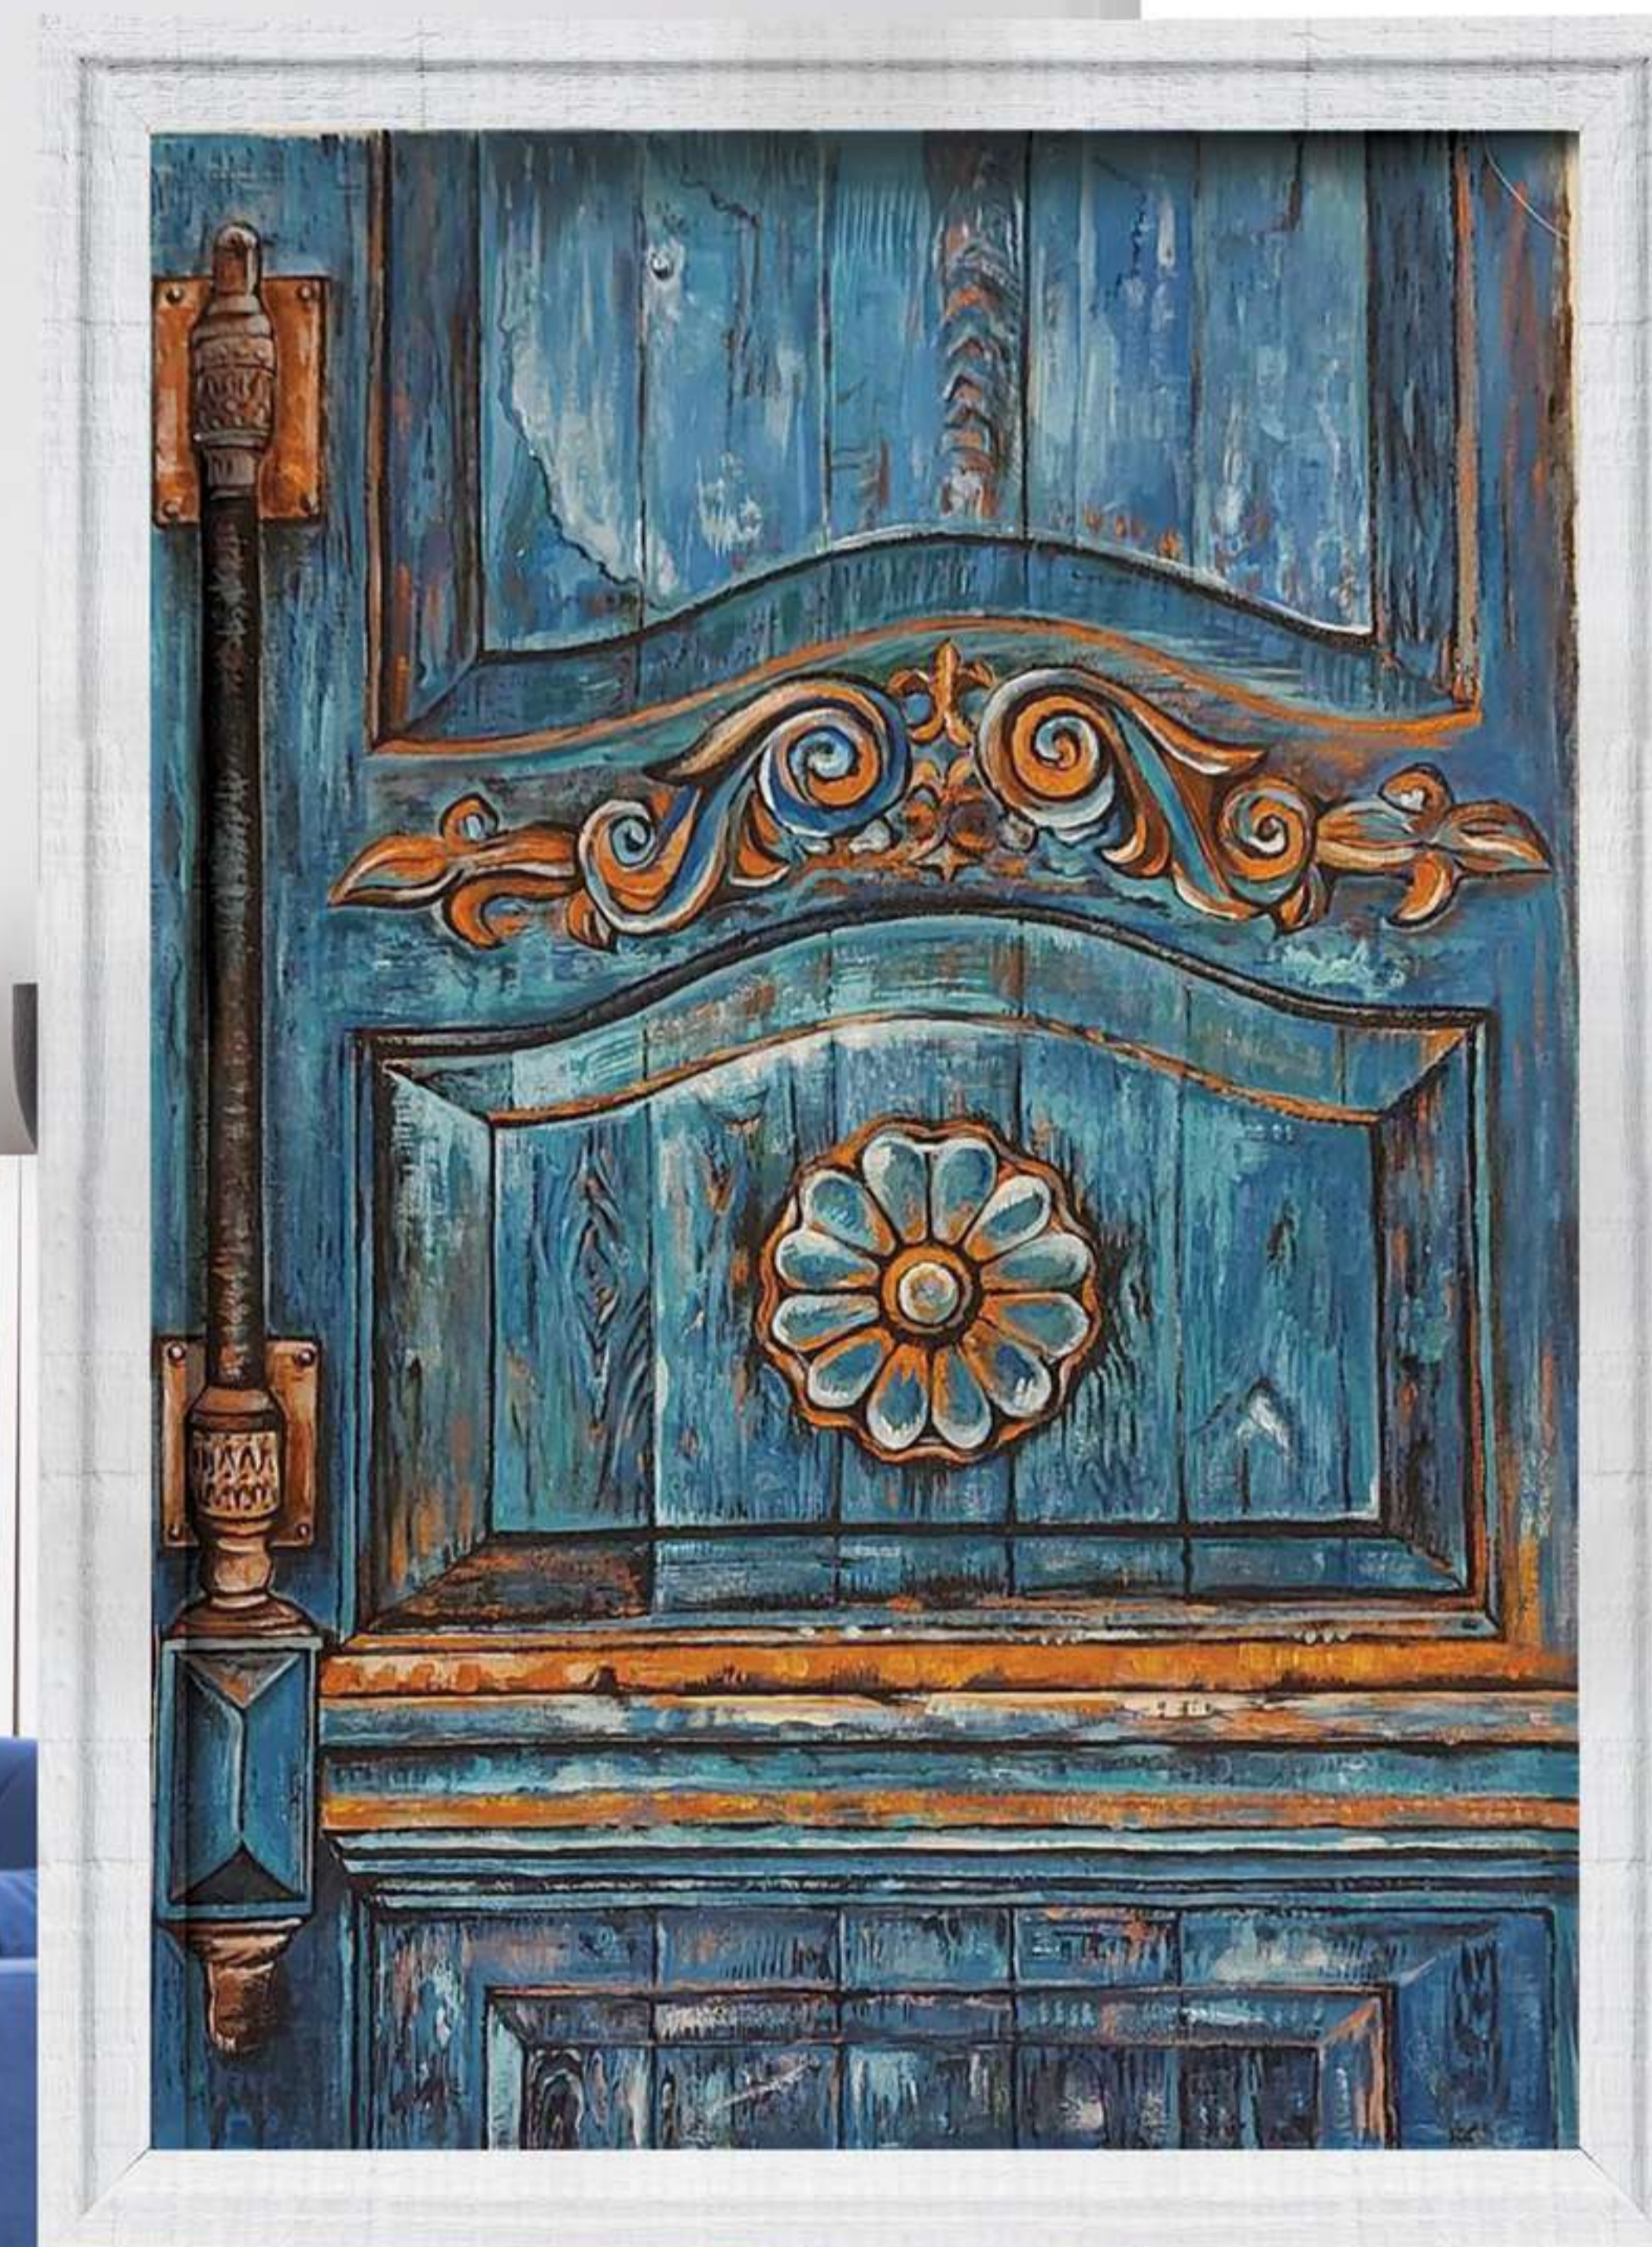

Dimensions:
70x70 cm

Garnella

Technique:
Acrylic calligraphy painting on
deep canvas.

Dimensions:
70x50 cm

Garnella

Technique:
Hyperrealistic charcoal drawing
with gold leaf.
Dimensions:
80x55 cm
With frame

Technique:
Acrylic painting on canvas fabric.
Small Frame Dimensions:
50x50 cm (with frame)
Large Frame Dimensions:
90x70 cm (with frame)

Technique:
Calligraphy clock artwork made
from MDF and acrylic.
Dimensions:
60x60x2.5 cm