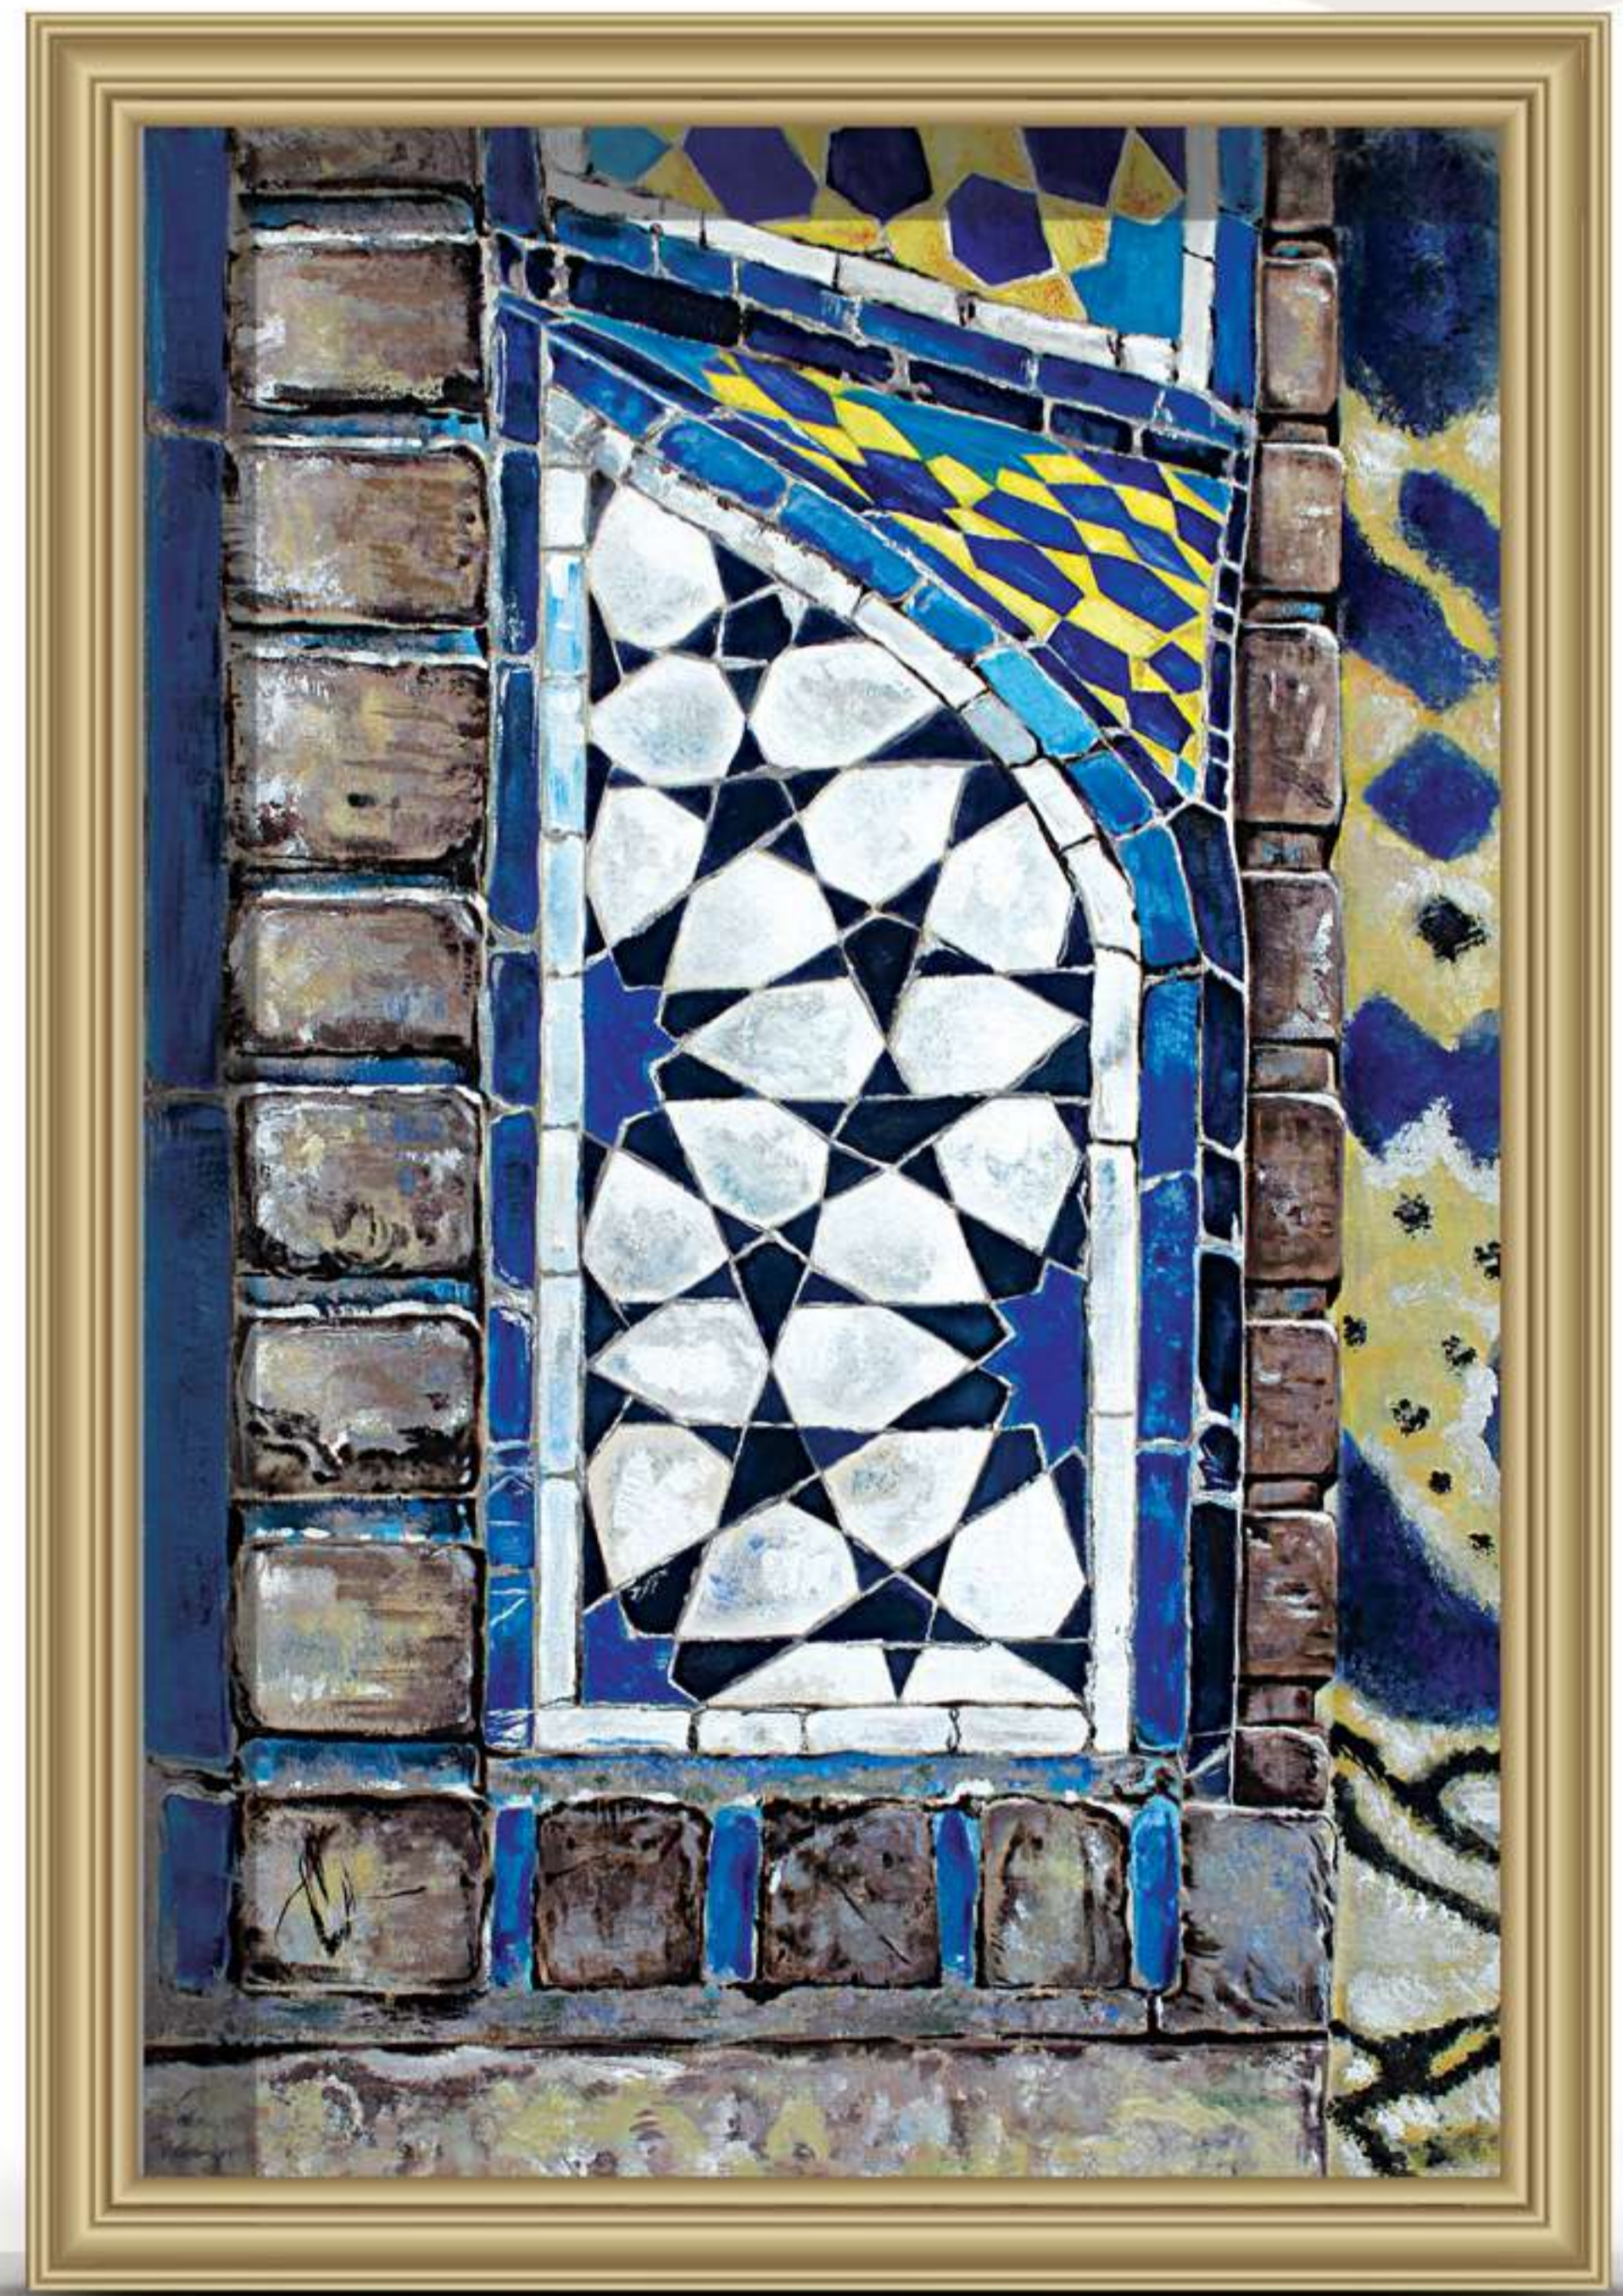

Technique:
Painting on fabric with a
complementary frame featuring
handcrafted silver and brass metal

Dimensions:
56x80 cm
Vertical

ART GALLERY