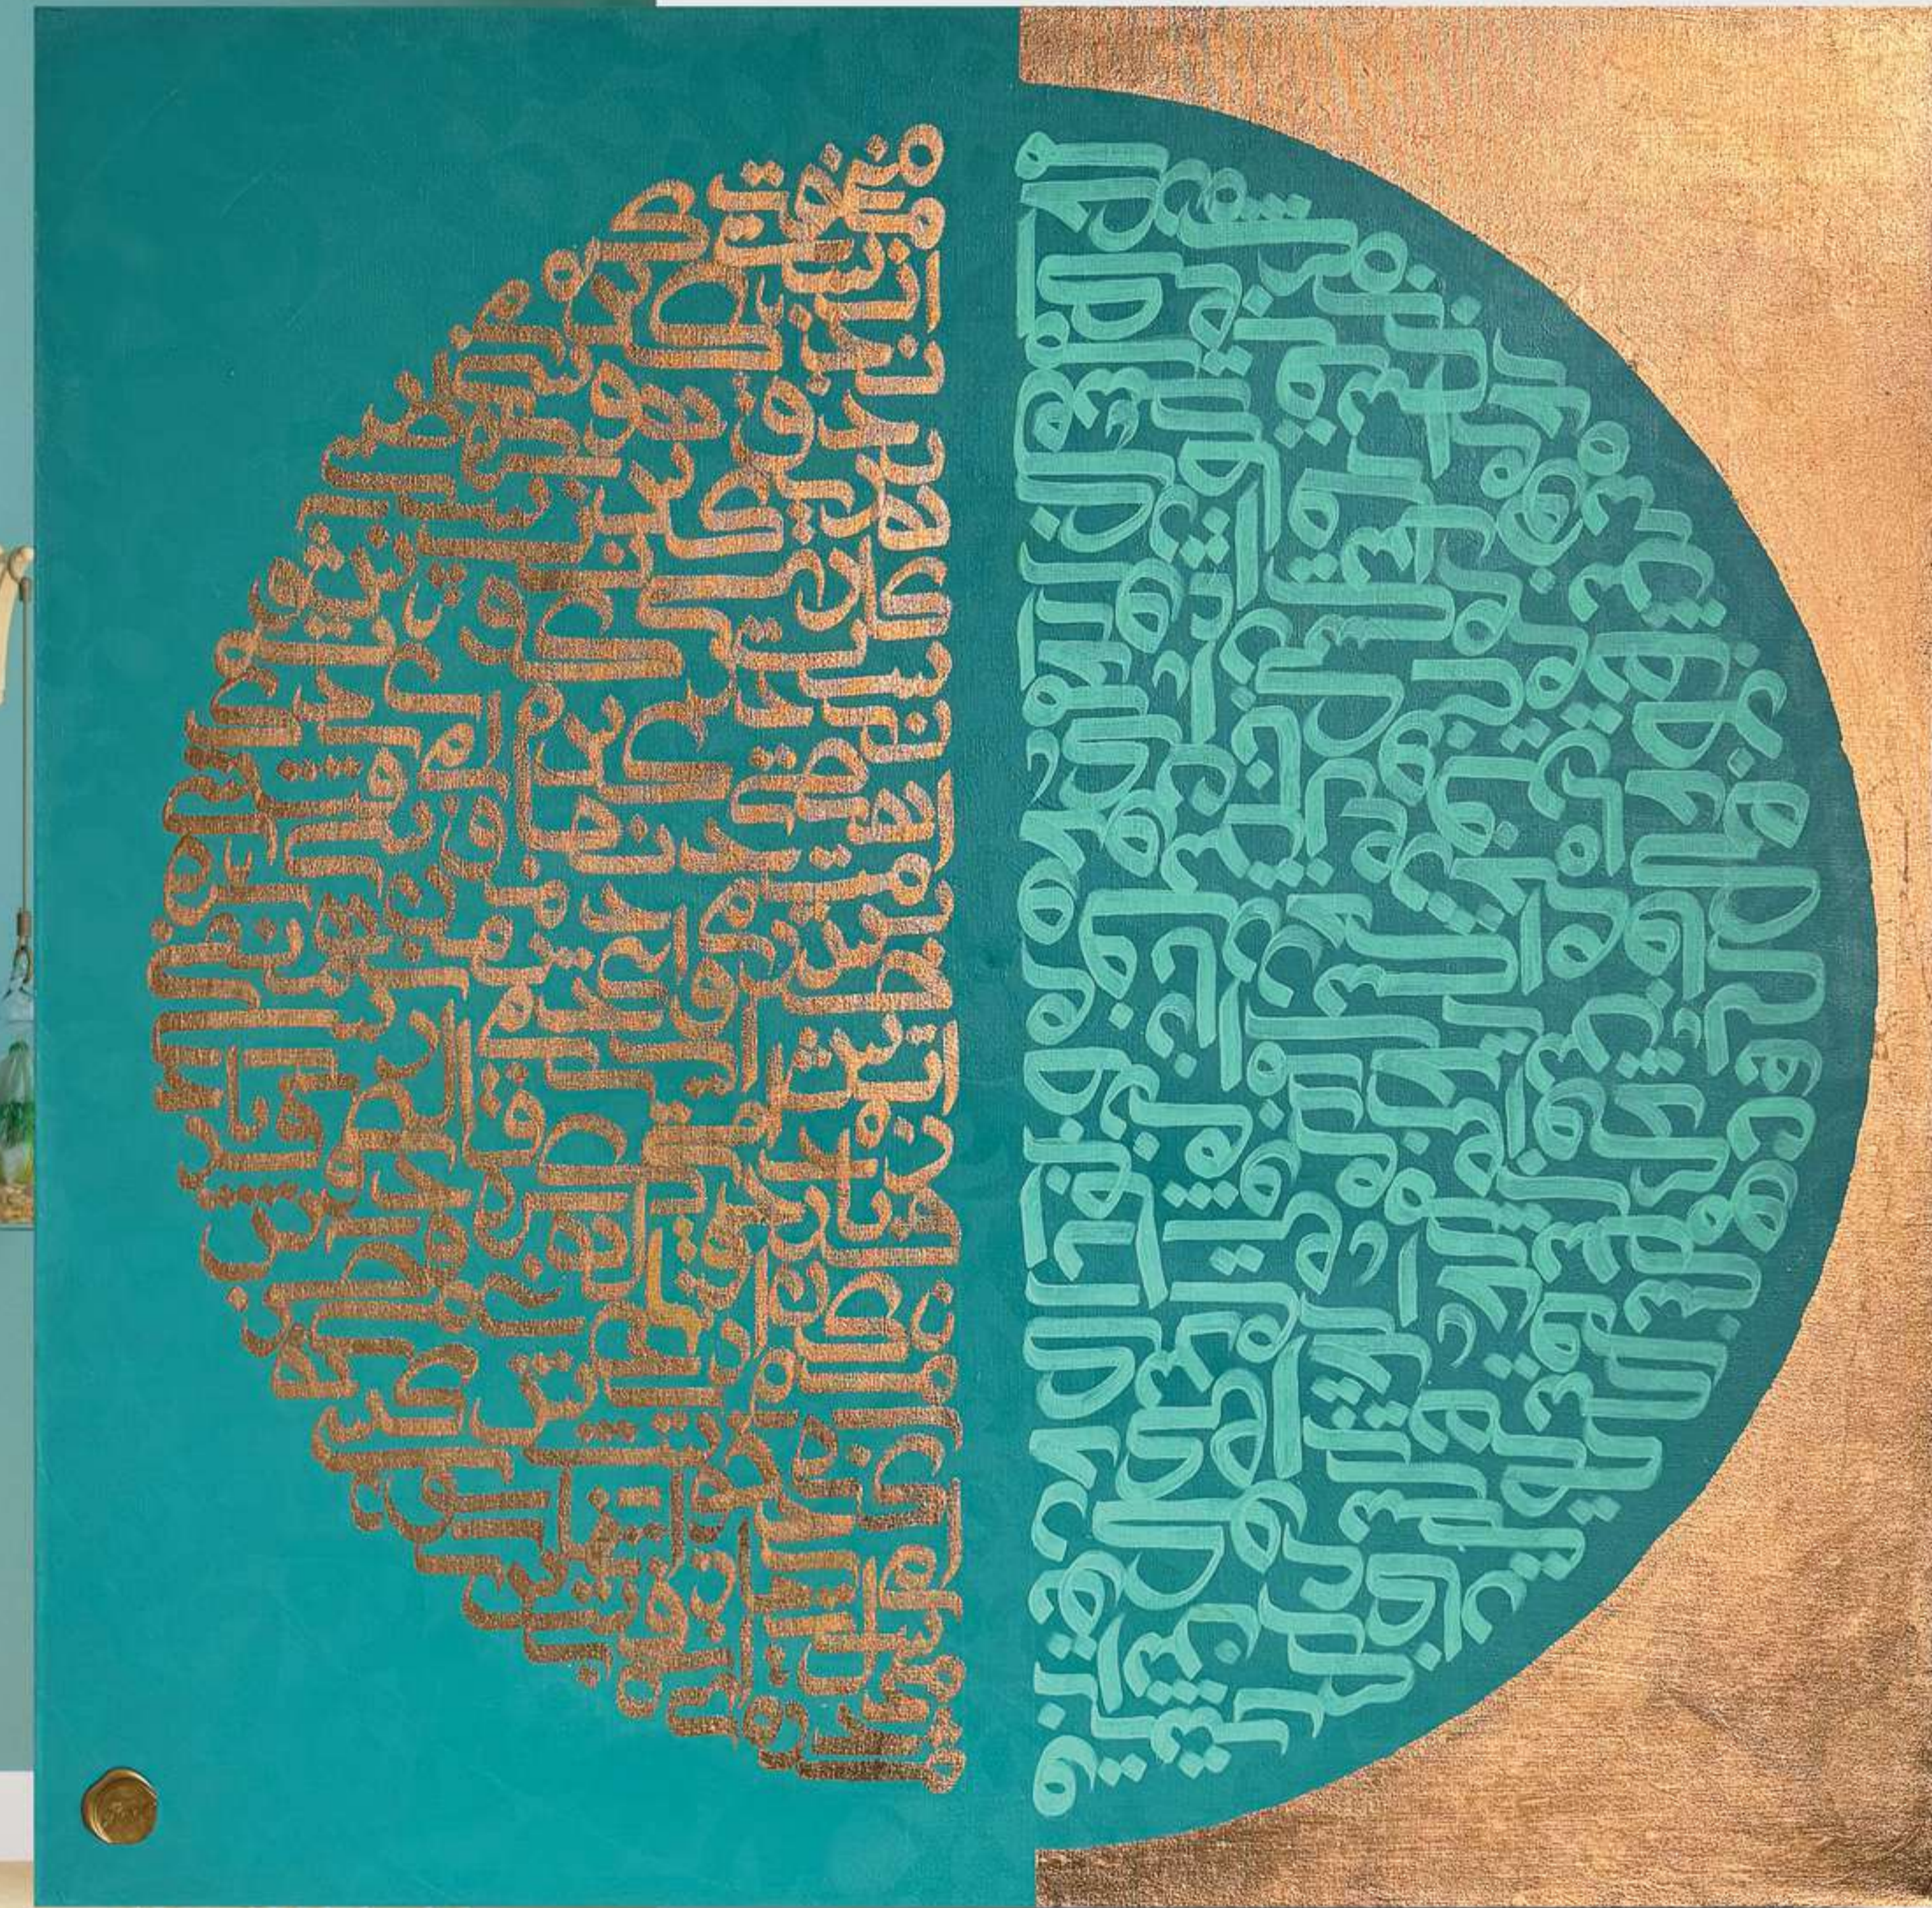

Technique:
Acrylic calligraphy painting with
copper leaf on deep canvas.

Dimensions:
80x80 cm