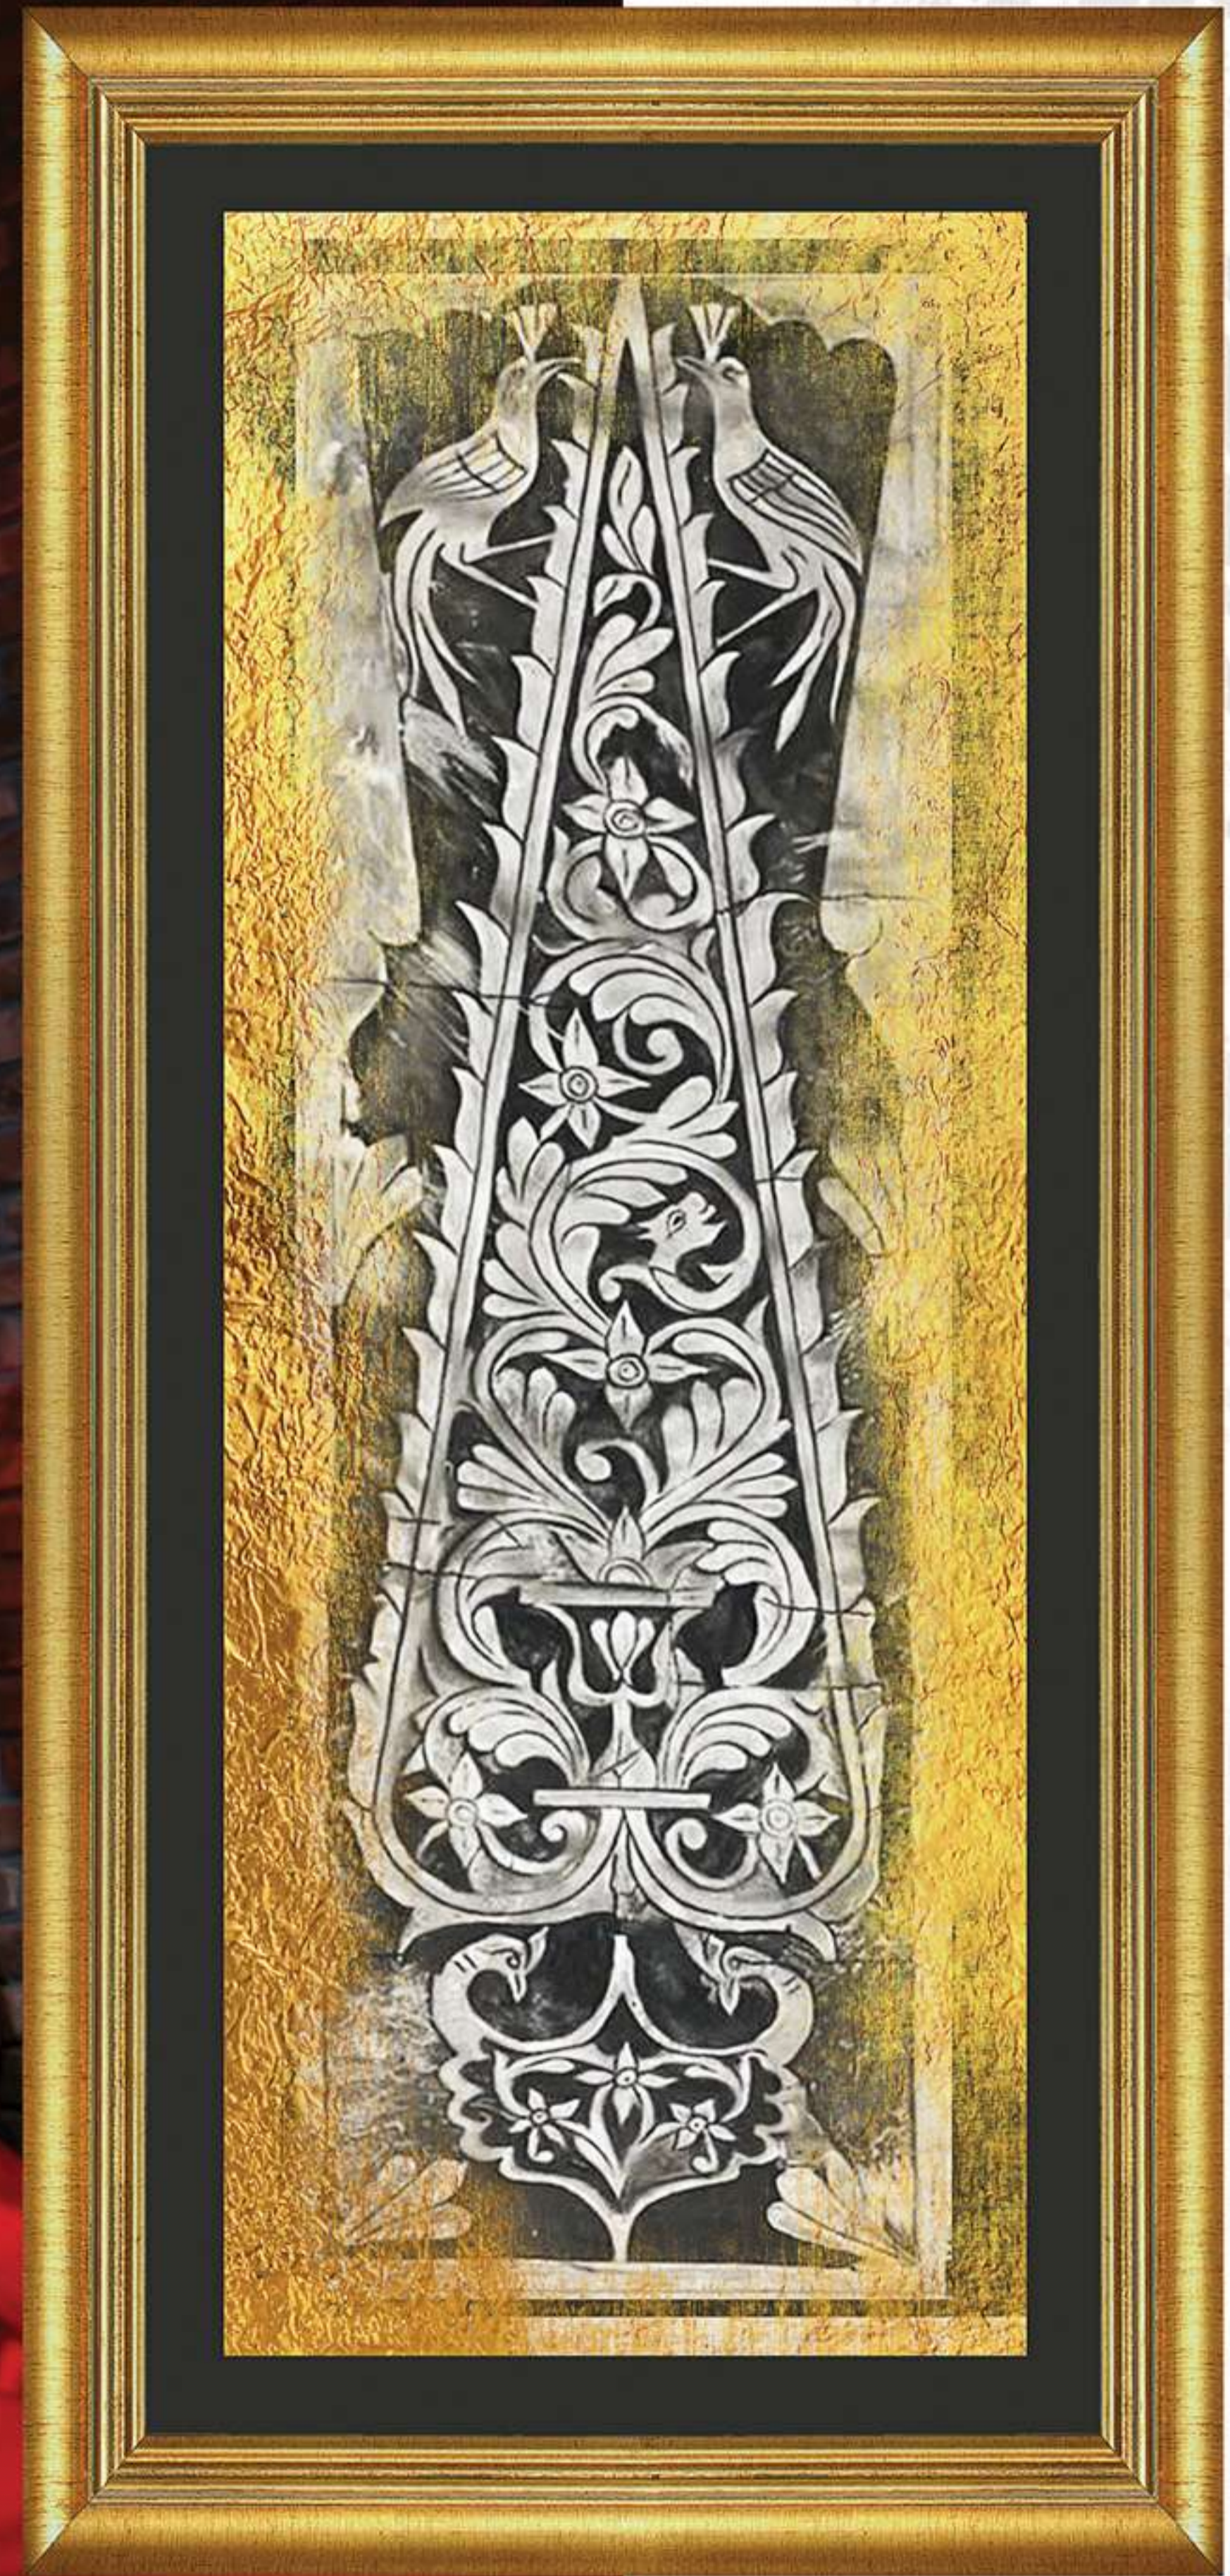

Dimensions:
70x50 cm

Technique:
Acrylic calligraphy painting on
deep canvas with gold and silver
leaf.
Dimensions:
70x70 cm
With frame

Garnella
ART GALLERY

Technique:
Acrylic calligraphy painting on
deep canvas with gold leaf.

Dimensions:
70x70 cm

Garnella

Technique:
Acrylic calligraphy painting on
deep canvas.

Dimensions:
70x50 cm

Garnella

Technique:
Hyperrealistic charcoal drawing
with gold leaf.
Dimensions:
80x55 cm
With frame

Technique:
Acrylic painting on canvas fabric.
Small Frame Dimensions:
50x50 cm (with frame)
Large Frame Dimensions:
90x70 cm (with frame)

Technique:
Calligraphy clock artwork made
from MDF and acrylic.
Dimensions:
60x60x2.5 cm