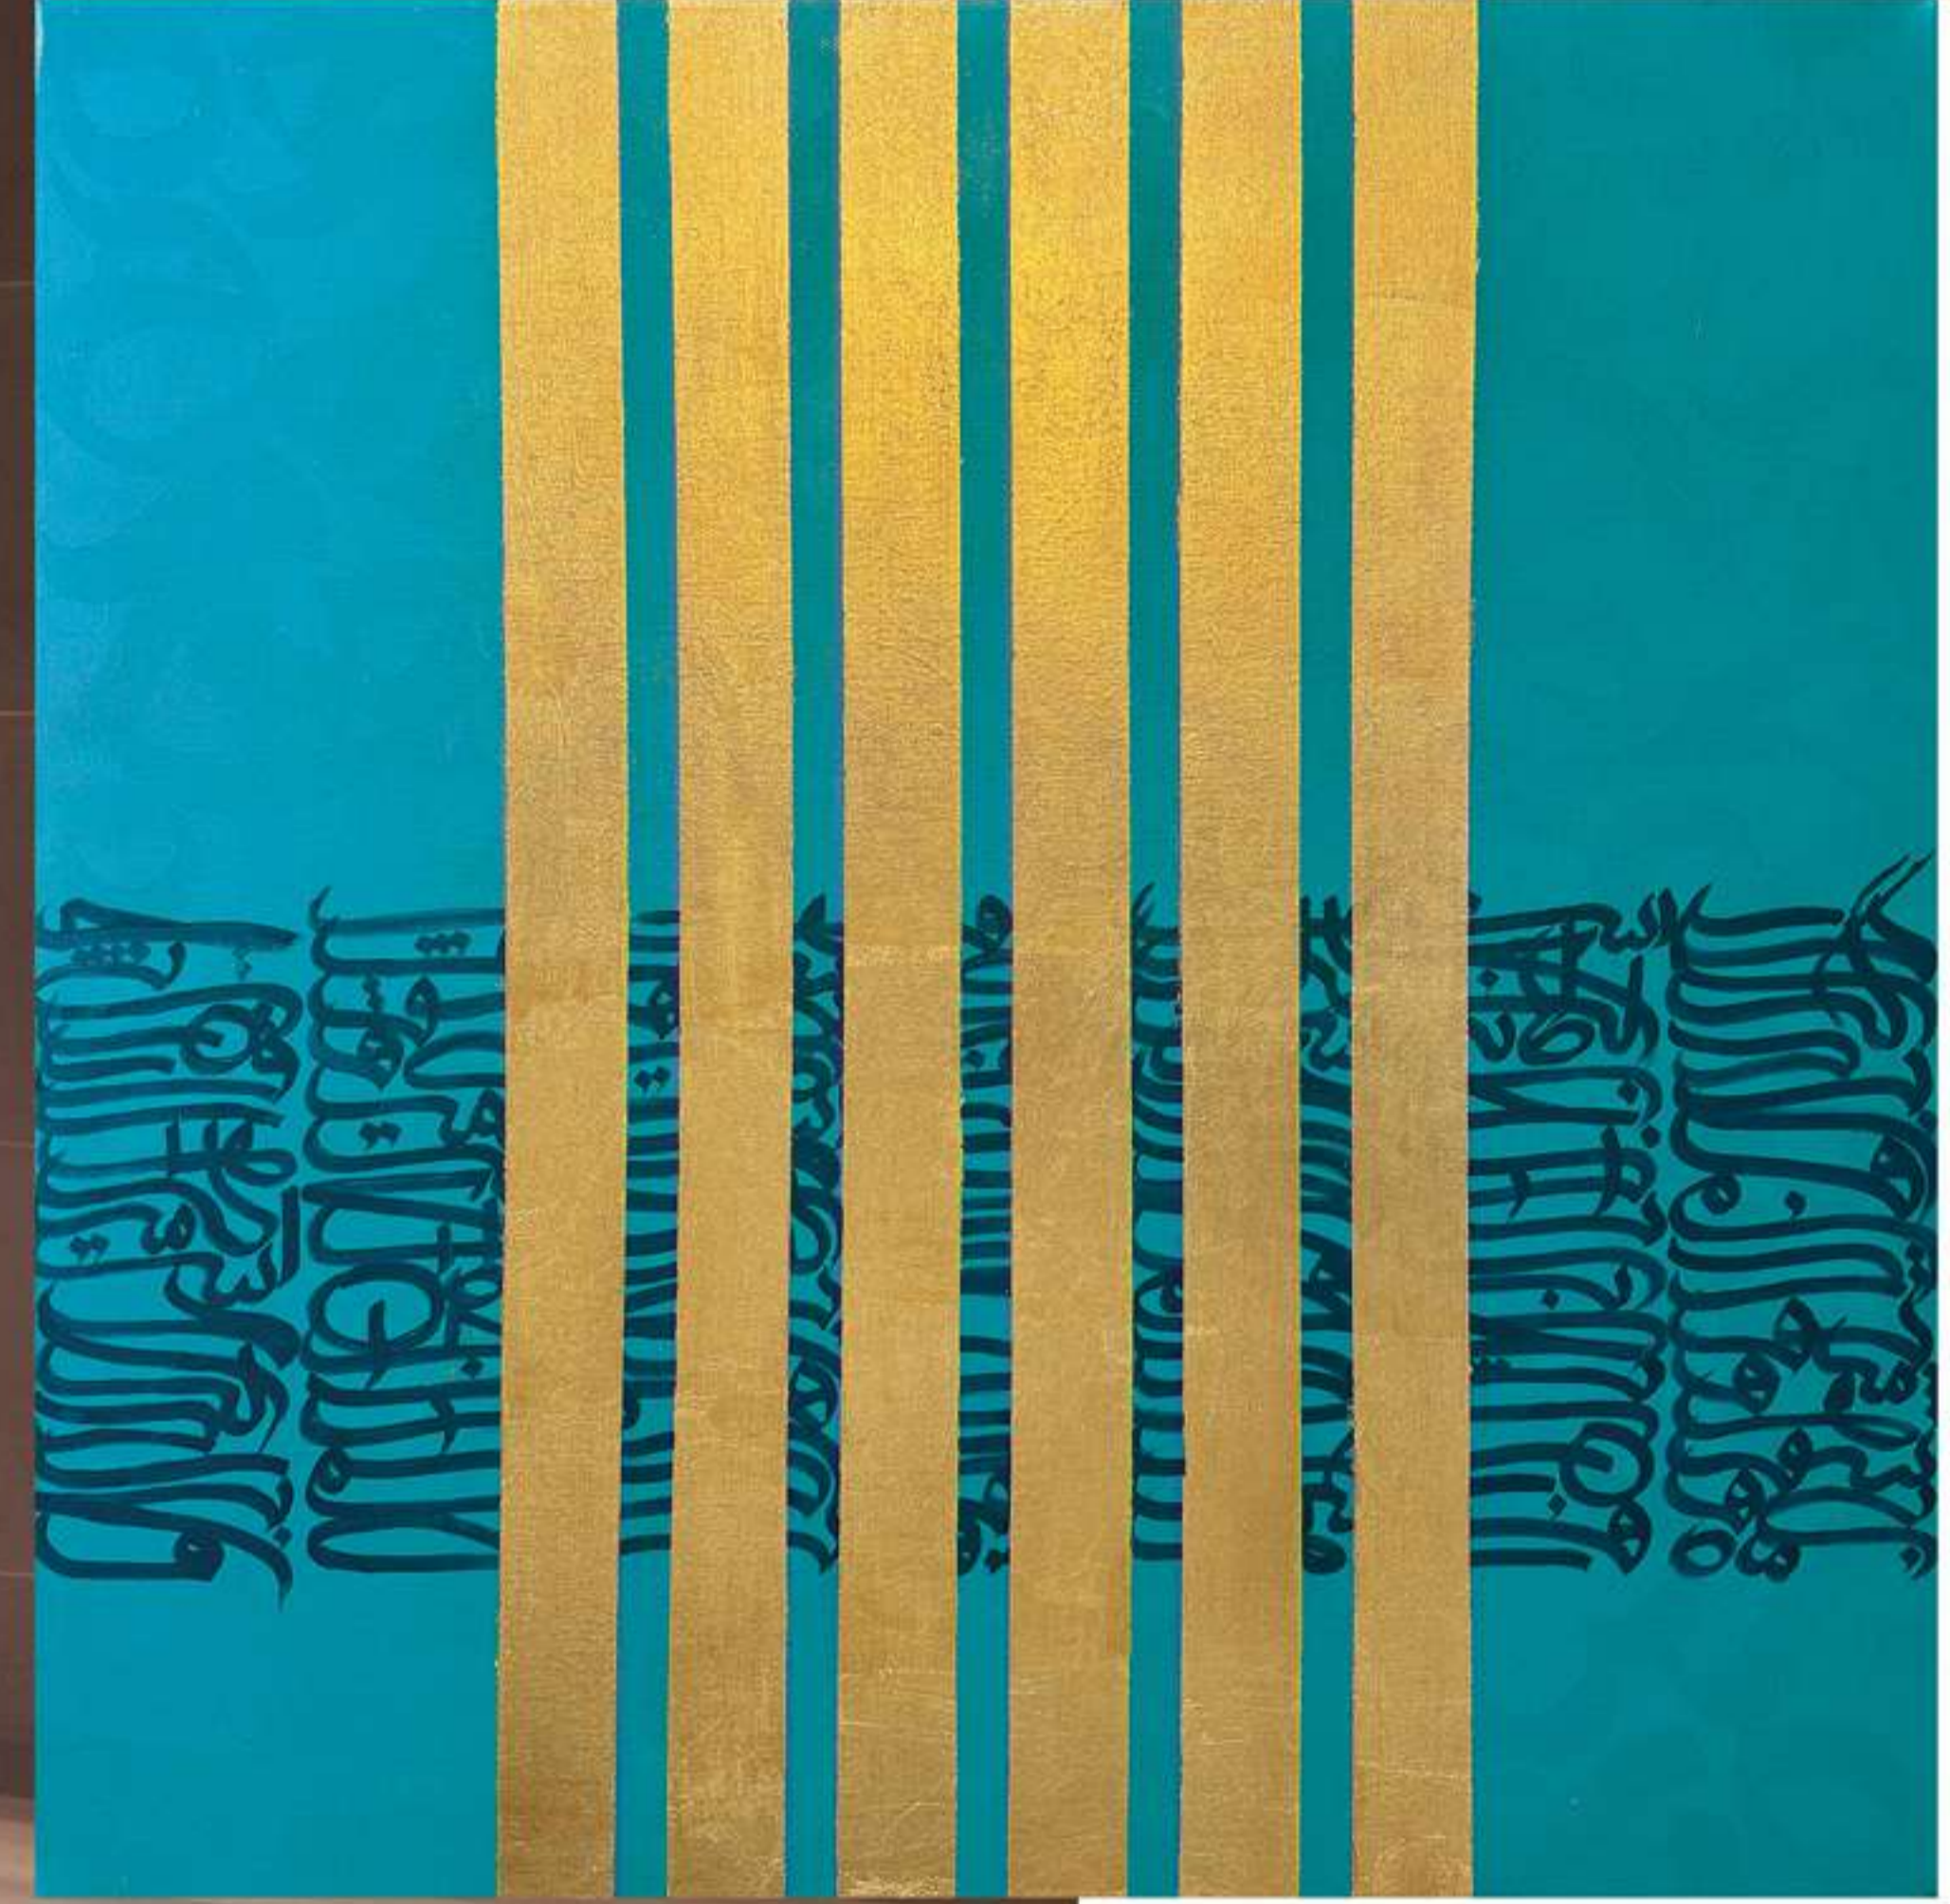

Dimensions:
70x50 cm

Technique:
Charcoal drawing in hyperrealistic
style.
Dimensions:
50x70 cm

Technique:
Acrylic calligraphy painting on
deep canvas.

Dimensions:
60x60 cm

Technique:
Acrylic calligraphy painting on
deep canvas with silver leaf.

Dimensions:
70x50 cm

Technique:
Acrylic calligraphy painting on
deep canvas with gold and silver
leaf.
Dimensions:
70x70 cm
With frame

Garnella
ART GALLERY

Technique:
Acrylic calligraphy painting on
deep canvas with gold leaf.